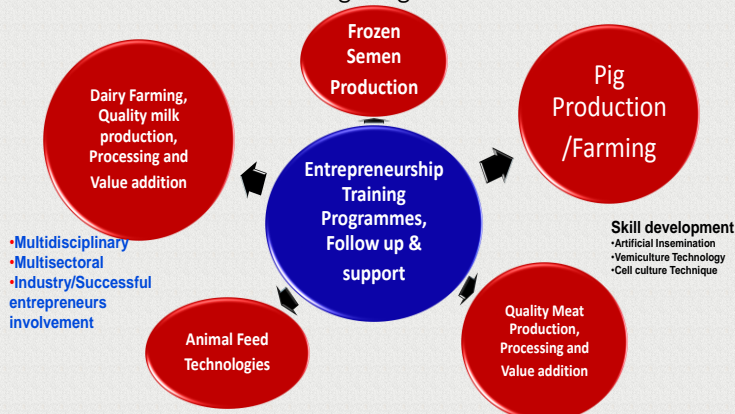

Entrepreneurship Development Training Programmes

For more details please contact:

Dr R.P. Singh

PI/Agri- Business Incubation Project & Head Division of Biological Products, ICAR-Indian Veterinary Research Institute, Izatnagar-243122, Bareilly

Mobile/WhatsApp 9412360917,

E-mail: abicentreivri@gmail.com

website : www.ivri.nic.in