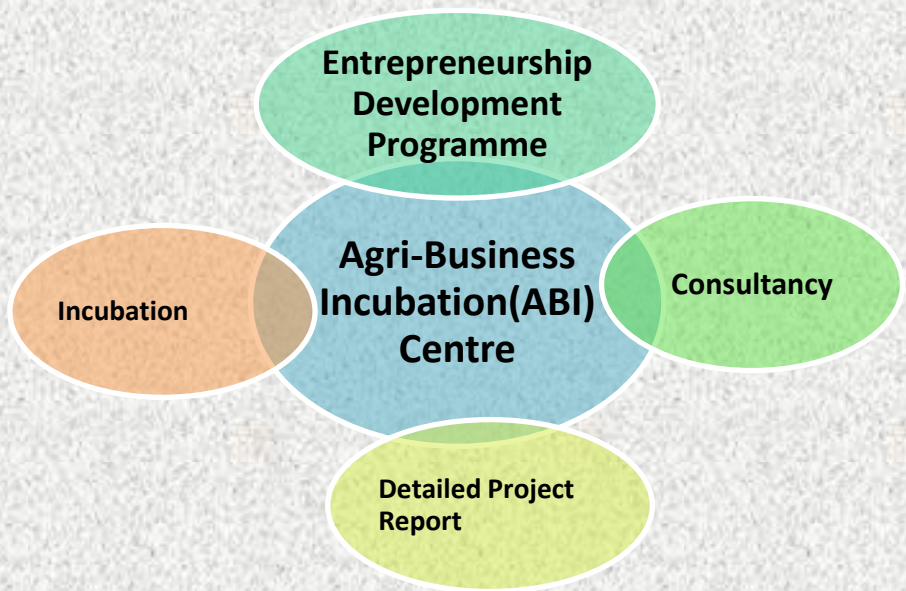

Agri Business Incubation (ABI) Centre

ICAR-Indian Veterinary Research Institute,

Izatnagar-243122, Bareilly

Website: www.ivri.nic.in

“Steering Entrepreneurship & Startup Development in Animal Science Sector”

ABOUT ABI CENTRE

ABI centre at ICAR-Indian Veterinary Research Institute, Izatnagar is meant to create an ecosystem for start-ups and to facilitate entrepreneurship development in different areas of Animal science sector. Entrepreneurship development training programme (EDPs), Incubation facilities and further follow-up to create complete value chain in various sectors of animal science is the main focus of this unit.

OBJECTIVES

- To establish/transform agri-business Incubator centre as a leader in National Agriculture Research System(NARS) that would provide technology and skill up gradation, inputs supply and market support leading to promotion of viable enterprises and sustainable employment to entrepreneurs.
- To undertake last mile scale-up from pilot level of value chain in collaboration with stakeholders.
- To explore and support appropriate technologies including grassroots' innovations that are vital in future for an accelerated growth and competitive technological leadership.
- To impart training and capacity building to prospective entrepreneurs; generate value added manpower to compete effectively.
- To provide seed money support to potential incubatee/entrepreneurs taking up promising innovations or technologies.

Technologies for startup/ entrepreneurship development

1. Vaccine Technologies
2. Diagnostic Technologies
3. Livestock Product Technologies
4. Animal Reproduction Technologies
5. Animal Feed and Nutrition Technologies
6. Engineering Designs
7. Jai Gopal Vermiculture Technology